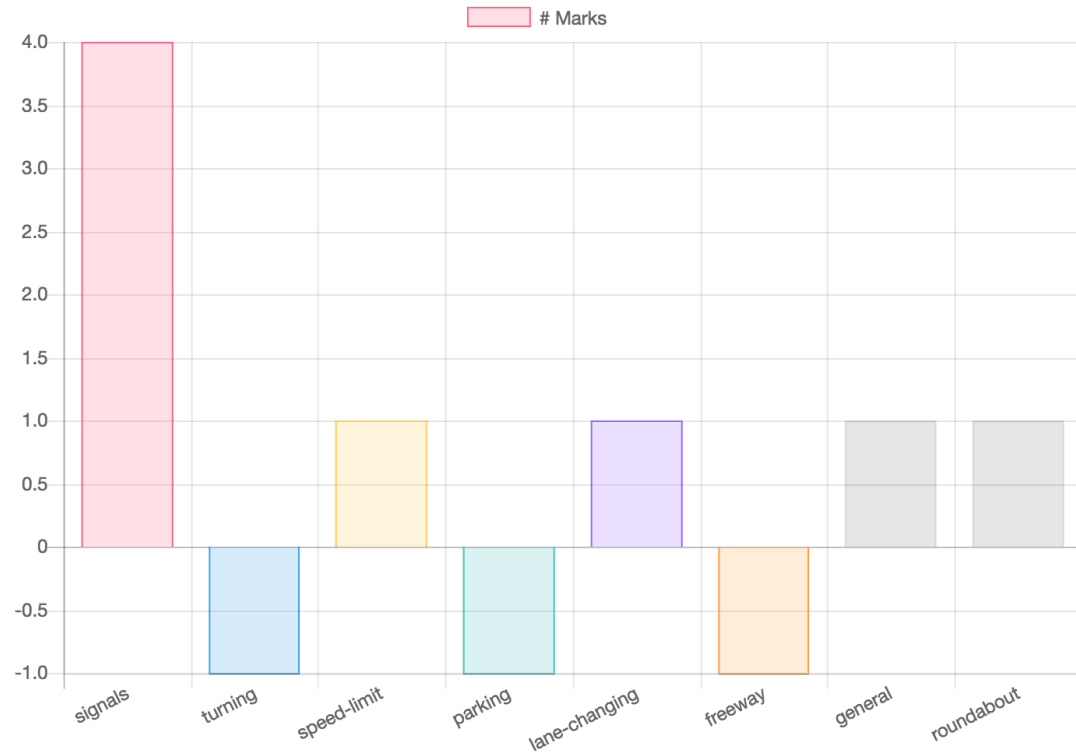

FreeWay Questions - score -1/6

Enter and exit free way, Safe lane change

General Questions - score 1/6

Mostly general how you prepare yourself starting the driving, Observing the road etc.

Roundabout Rules Questions - score 1/6

Roundabout rules, 3 lane and 2 lane Roundabouts

Consider Improvement:

Signal Questions - score 4/6

Signals knowledge

Passed on these:

Disclaimer : This test never impact your pass or failing on real driving-theory-test in any manner. Else help you to improve your success rate. Feedback and suggestions welcome.

Signal Questions :	4	Type	Correct Answers	Mark
		Basic :	1	2
		Intermediate :	1	2
		Advanced :	0	0
		Total		4

Turning Related Questions :	-1	You have made mistake on basic question in this section		
		Type	Correct Answers	Mark
		Basic :	0	0
		Intermediate :	0	0
		Advanced :	0	0
		Negative :	1	-1
		Total		-1